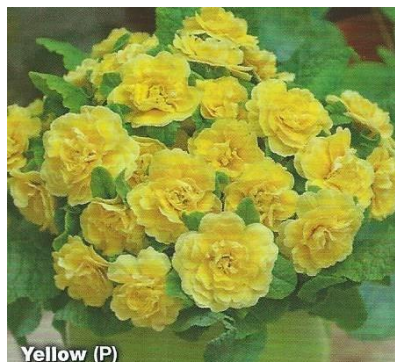

Northwing Nurseries Ltd

Belarina Primroses

Amethyst Ice (P)

Cobalt Blue (P)

Cream/White (P)

Nectarine (P)

Pink Champagne (P)

Pink Ice (P)

Yellow (P)

Valentine Red (P)